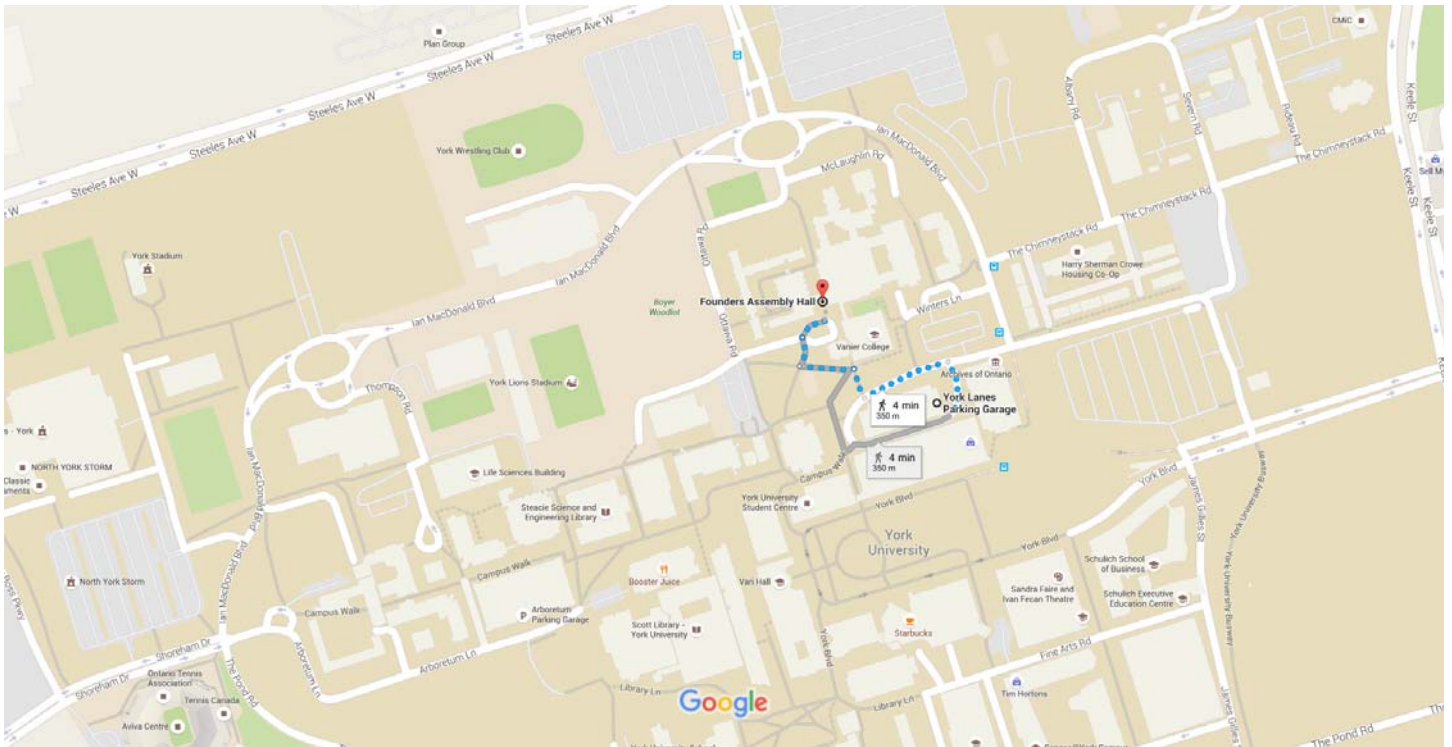

York Lanes Parking Garage to Founders Assembly Hall, Toronto, ON

Walk 350 m, 4 min

Map data ©2016 Google 50 m

York Lanes Parking Garage

Vanier Lane, Toronto, ON M7A 2C5

Use caution - may involve errors or sections not suited for walking

- ↑ 1. Head northeast on Vanier Ln 67 m

 - ↶ 2. Turn left to stay on Vanier Ln 100 m

 - ↷ 3. Turn right toward Observatory Rd 35 m

 - ↶ 4. Turn left toward Observatory Rd 62 m

 - ↷ 5. Turn right toward Observatory Rd 35 m

 - ↷ 6. Turn right onto Observatory Rd 34 m
- i Destination will be on the left

Founders Assembly Hall

Founders College, Room 152, 4700 Keele Street, Toronto, ON M3J 1P3

These directions are for planning purposes only. You may find that construction projects, traffic, weather, or other events may cause conditions to differ from the map results, and you should plan your route accordingly. You must obey all signs or notices regarding your route.

Google Maps